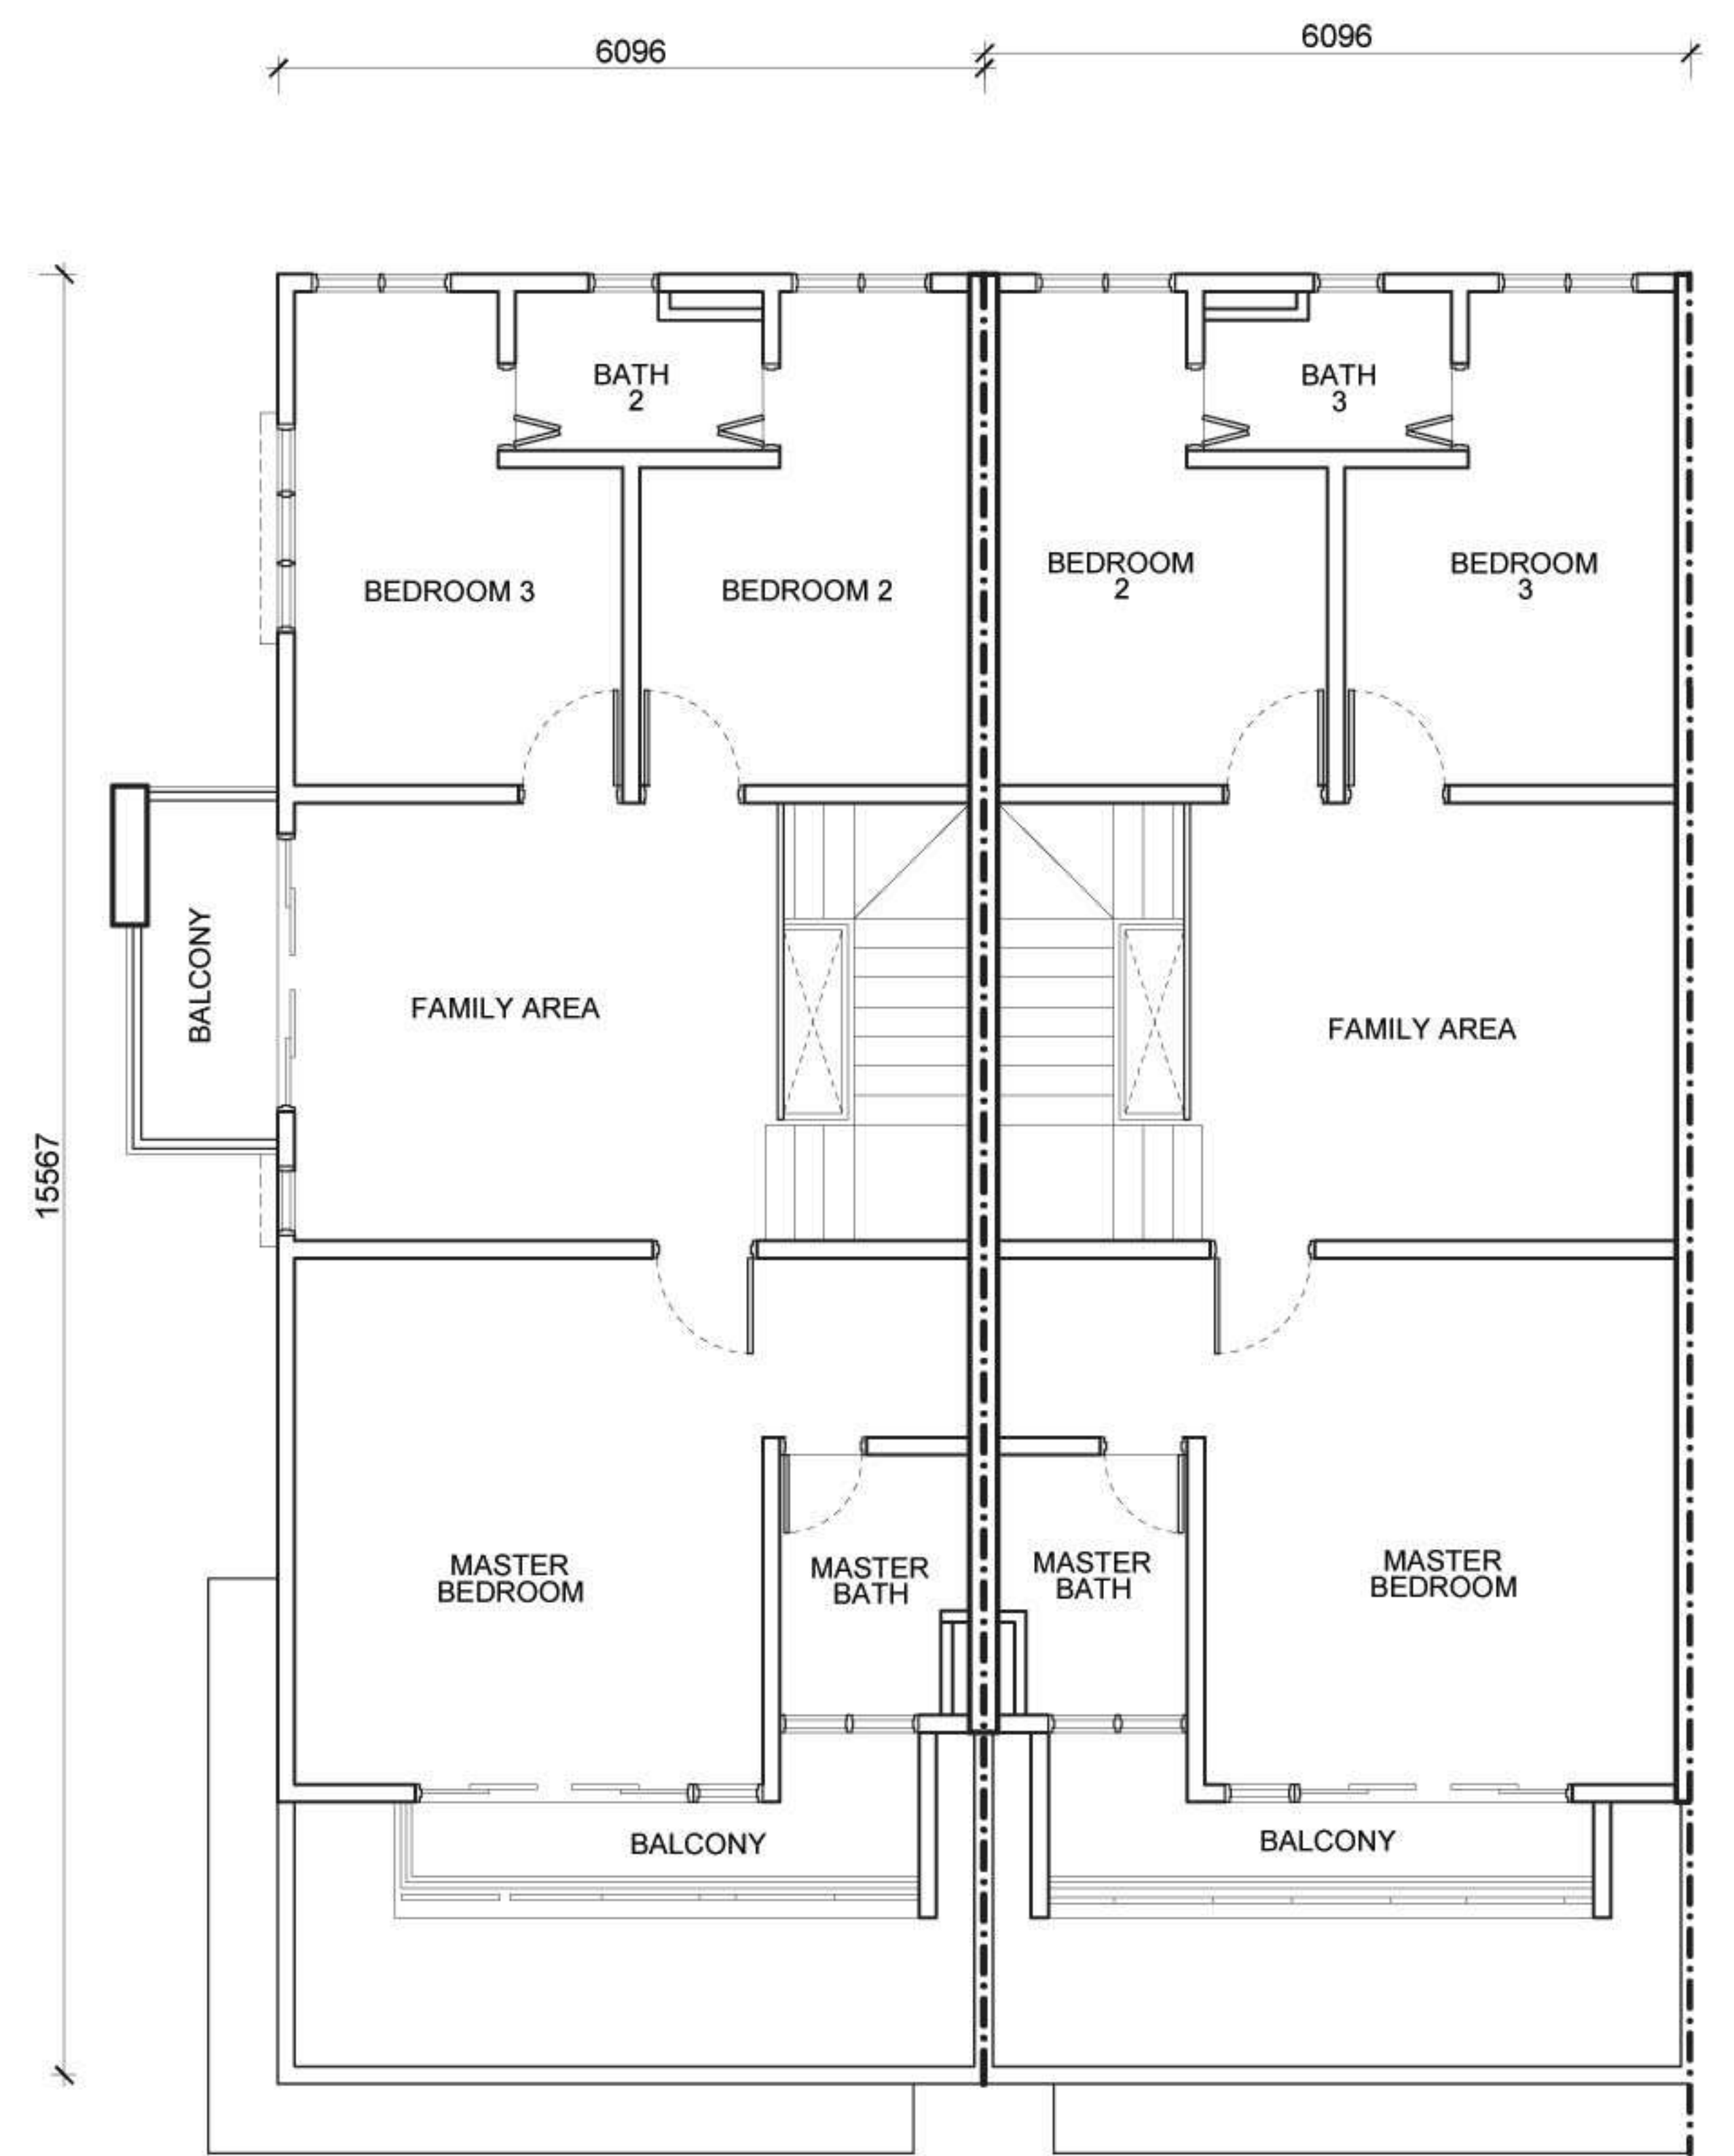

IRONMONGERY Lever, Knob

WALL FINISHES	
Master Bathroom	Full Height Porcelain Tiles
Bath 2 & 3	2100mm Height Ceramic Tiles & Emulsion Paint
Kitchen	2100mm Height Ceramic Tiles & Emulsion Paint
Other Space	Cement Plaster & Emulsion Paint

FLOOR FINISHES	
Living	Porcelain Tiles
Dining	Porcelain Tiles
Kitchen	Porcelain Tiles
Staircase	Porcelain Tiles
Family Area	Ceramic Tiles
Master Bedroom, Bedroom 2 & 3	Ceramic Tiles
Bedroom 4	Porcelain Tiles
Master Bath	Porcelain Tiles
Bath 2 & 3	Ceramic Tiles
Car Porch	Porcelain Tiles
Driveway	Cement Render
Terrace (Corner Lot & End Lot with Land)	Porcelain Tiles
Balcony	Porcelain Tiles
Utility and Others	Cement Render

SANITARY AND PLUMBING FITTINGS	
Bathroom	Water Closet, Wash Hand Basin , Toilet Roll Holder, Shower Rose, Bib Tap
Kitchen	Set of Aluminium Sink, Tap
Yard	Tap

ELECTRICAL INSTALLATION	UNITS
Lighting Point	30
Power Point	22
Fan Point	7
TV Antena Point	3
Gate Bell Point	1
Water Heater Point	1
Air-cond Point	2
Automatic Gate Point	1

INTERNAL TELECOMMUNICATION TRUNKING AND CABLING 2 units

FENCING	
Gate	Mild Steel Grille
Fencing	Cement Brick with Mild Steel Grille PVC Coated Chain Link

TURFING Included (Corner Lot)
Not Included (Intermediate Lot and End Lot)

GAS PIPING NIL

First Floor