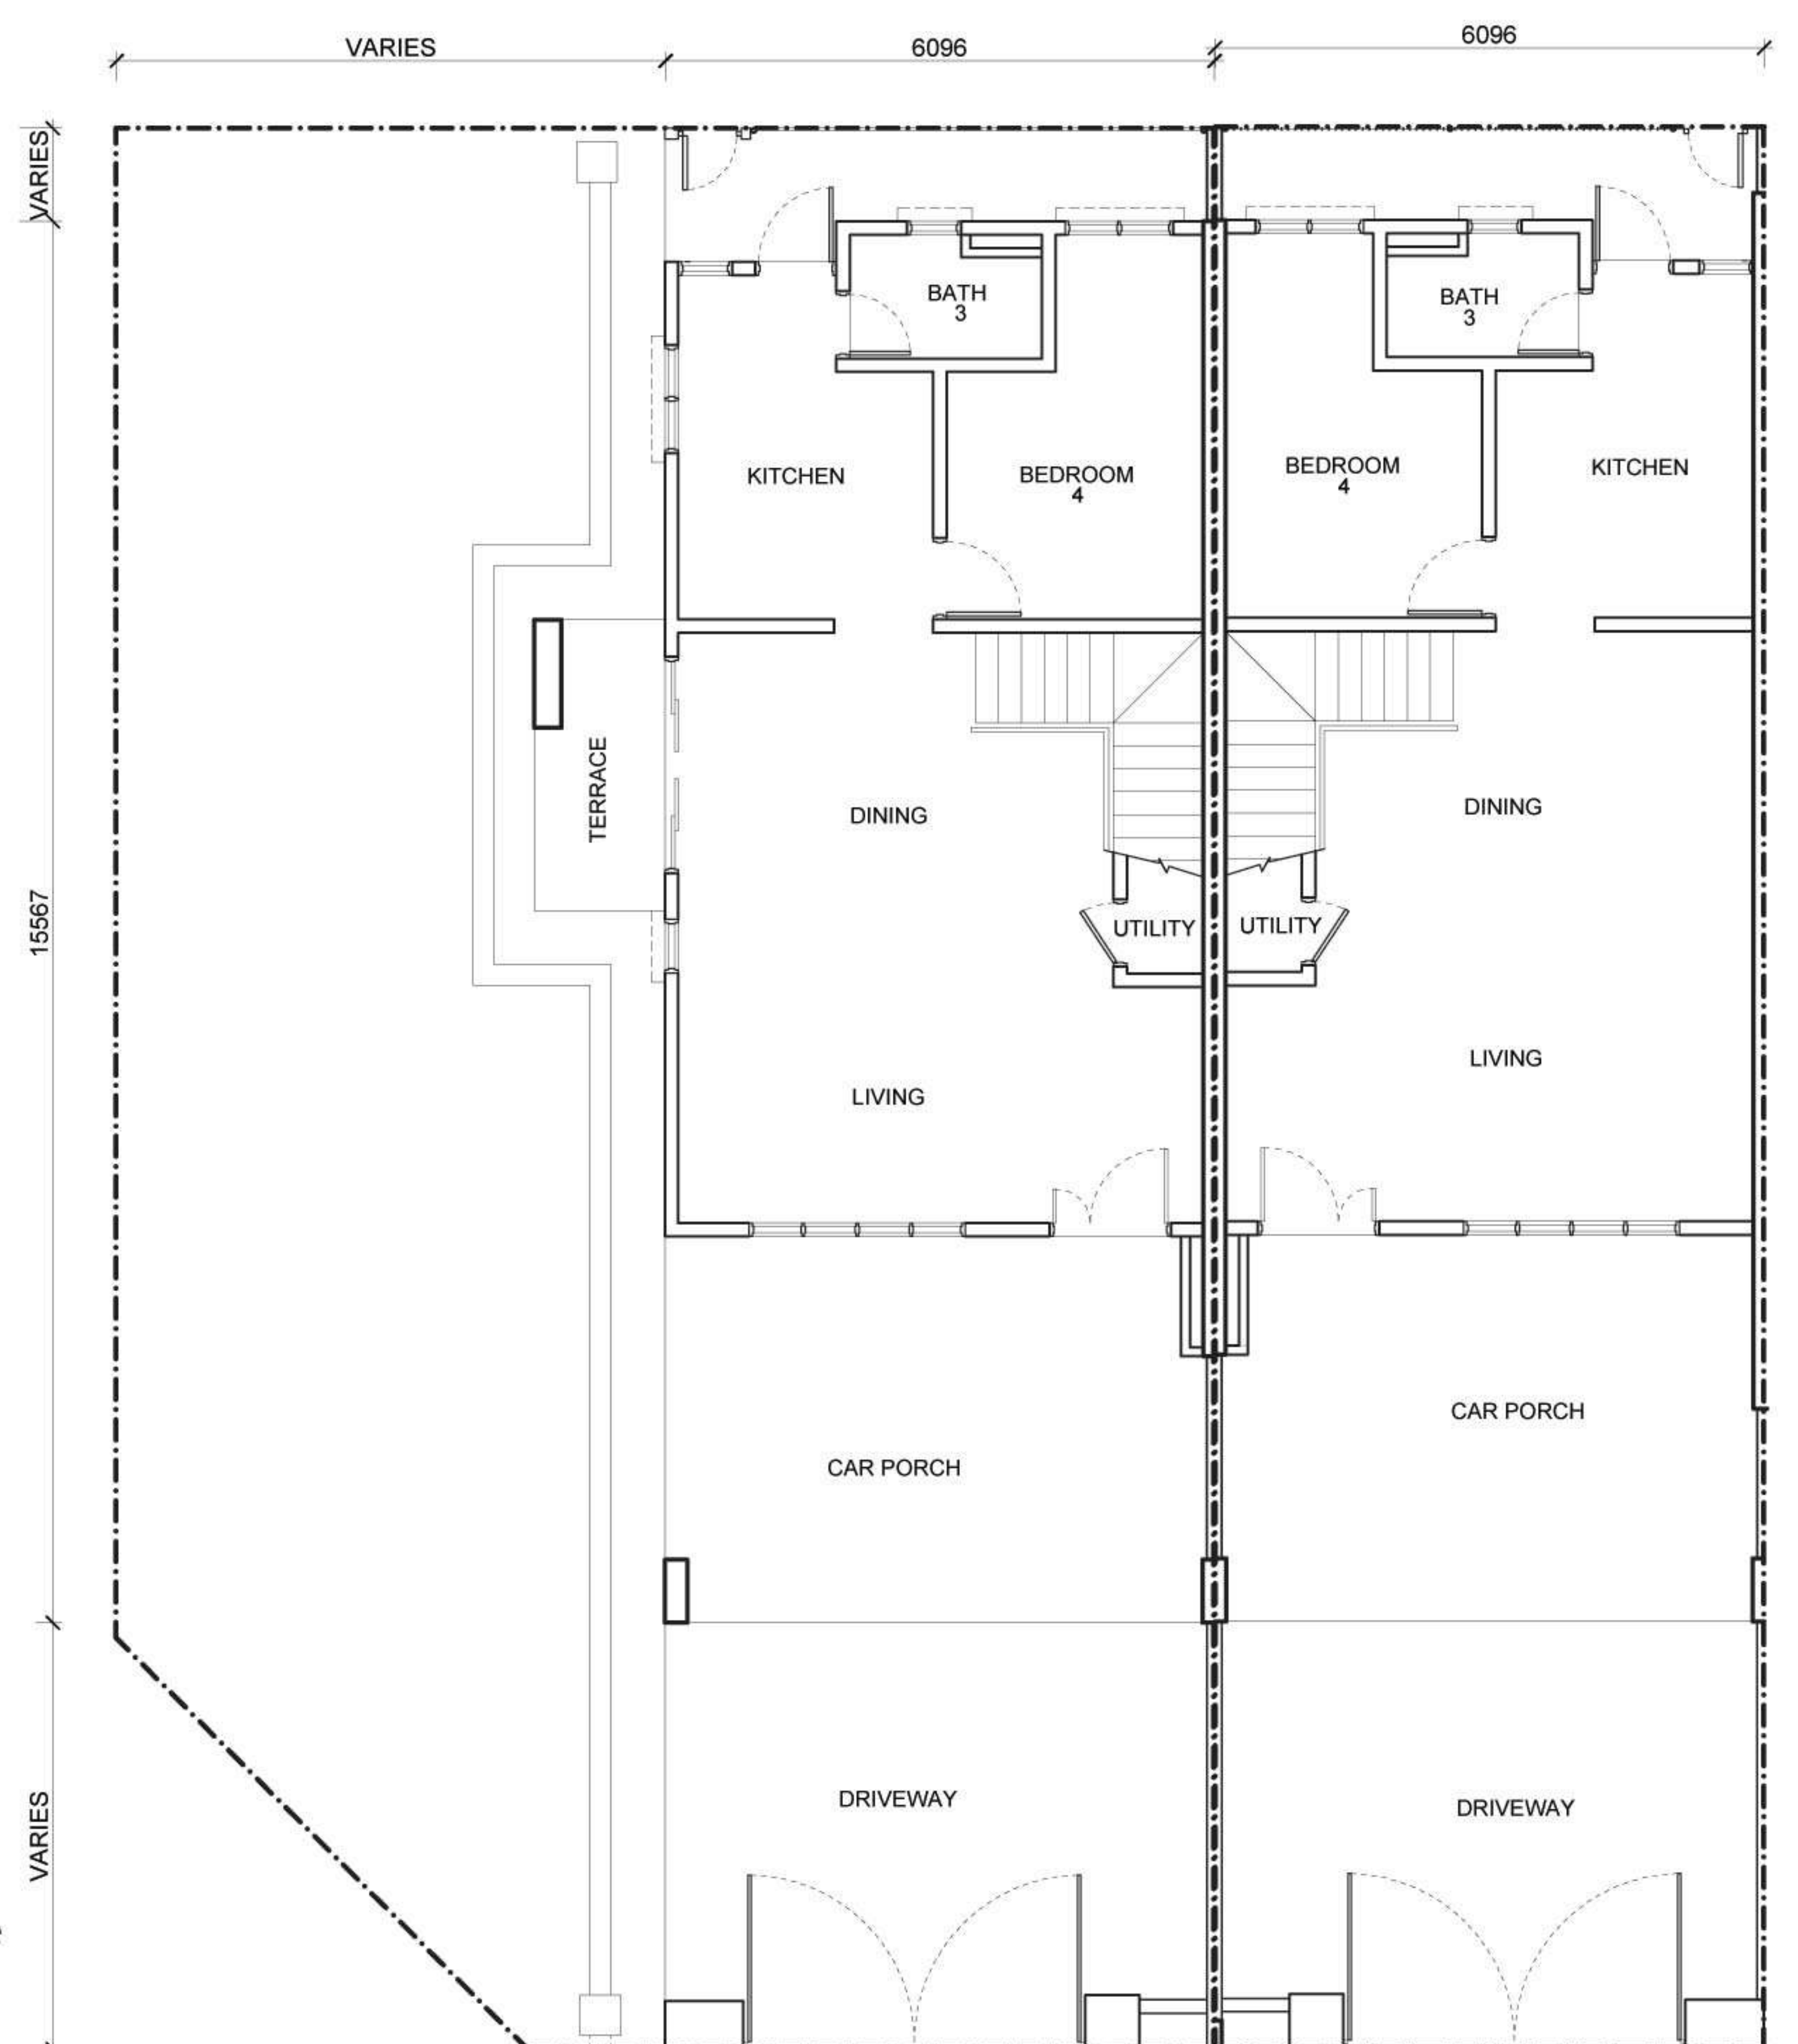

Ground Floor

floor plan & specification

JLAND

07 455 7892

Kompleks Mutiara Johor Land, Jalan Bukit Mutiara, Bandar Dato' Onn, 81100 Johor Bahru.
Tel : (07) 3564 888 Fax : (07) 3564 889

Sales Office :

Galeri Jualan Johor Land Berhad, Jalan Mutiara Gading Utama, Taman Mutiara Gading, 83300 Batu Pahat